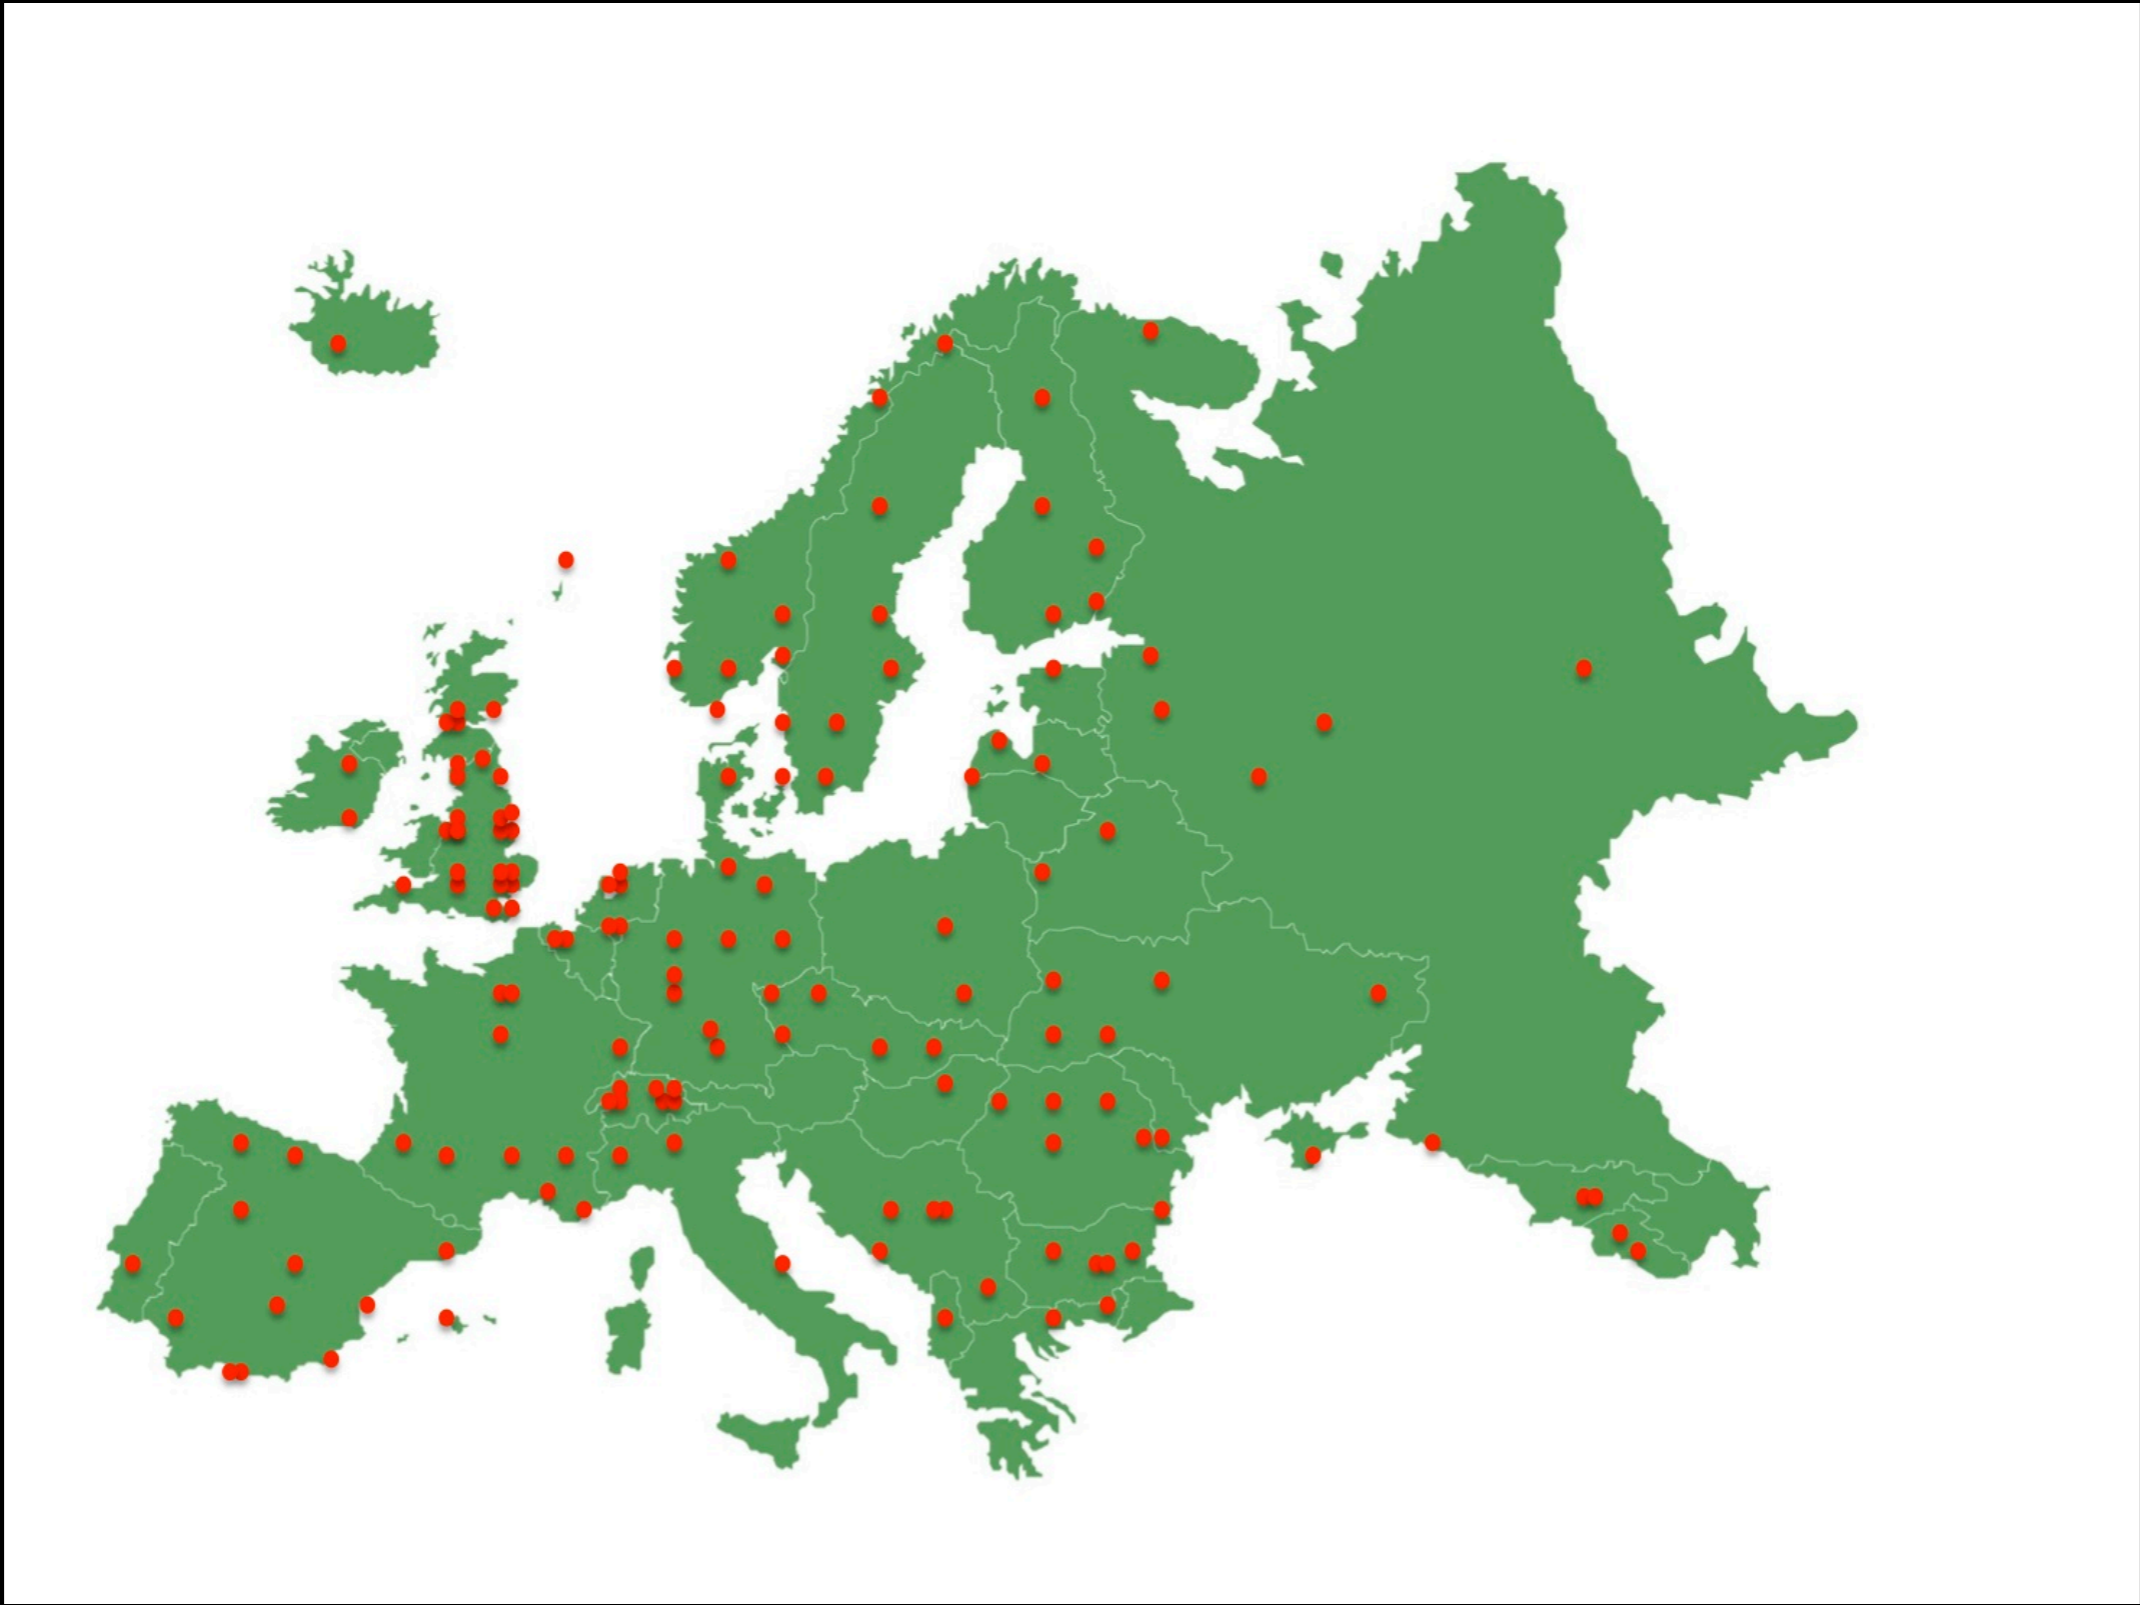

**NUMBER OF YWAM  
STAFF IN A COUNTRY**

100-400	NORWAY, SWEDEN, ENGLAND, FRANCE, GERMANY, NETHERLANDS, SPAIN, SWITZERLAND,
50-100	SCOTLAND, ROMANIA, RUSSIA, UKRAINE
10-50	FINLAND, DENMARK, LATVIA, BELGIUM, IRELAND, CZECH REP, HUNGARY, SLOVAKIA, BULGARIA, ALBANIA, SIBERIA, ARMENIA, GEORGIA, BELARUS
5-10	ISLAND, ESTONIA, ITALY, PORTUGAL, POLAND, GREECE, KOSOVO, BOSNIA HERZEGOVINA,
1-5	FAROE ISLANDS, AUSTRIA, WALES, MACEDONIA, CROATIA, SERBIA, MOLDOVA
0	LITHUANIA, LUXEMBOURG, LICHTENSTEIN, MALTA, ANDORRA, MONACO, SAN MARINO, MONTENEGRO, SLOVENIA

**RATIO OF YWAM STAFF FOR POPULATION**

1 PER:

<50 000	NORWAY, SWITZERLAND
50 000-100 000	SWEDEN, LATVIA, FINLAND, NETHERLANDS, ICELAND, IRELAND, ARMENIA
100 000-300 000	DENMARK, ESTONIA, ENGLAND, GERMANY, ROMANIA, ALBANIA, KOSOVO, GEORGIA
300 000-1 000 000	FRANCE, BELGIUM, SPAIN, CZECH REP, HUNGARY, SLOVAKIA, BULGARIA, SERBIA
>1 000 000	ITALY, POLAND, GREECE, CROATIA, MACEDONIA, AUSTRIA

# Countries we are not (10)

- Lithuania, 3 mil people
- Slovenia, 2 mil people
- Montenegro, 600.000 people
- Luxembourg, 500.000 people
- Malta, 400.000 people
- Andorra, Lichtenstein, Monaco, San Marino, Vatican City (all less than 100.000 in each)

Locations in Europe

Locations in Siberia