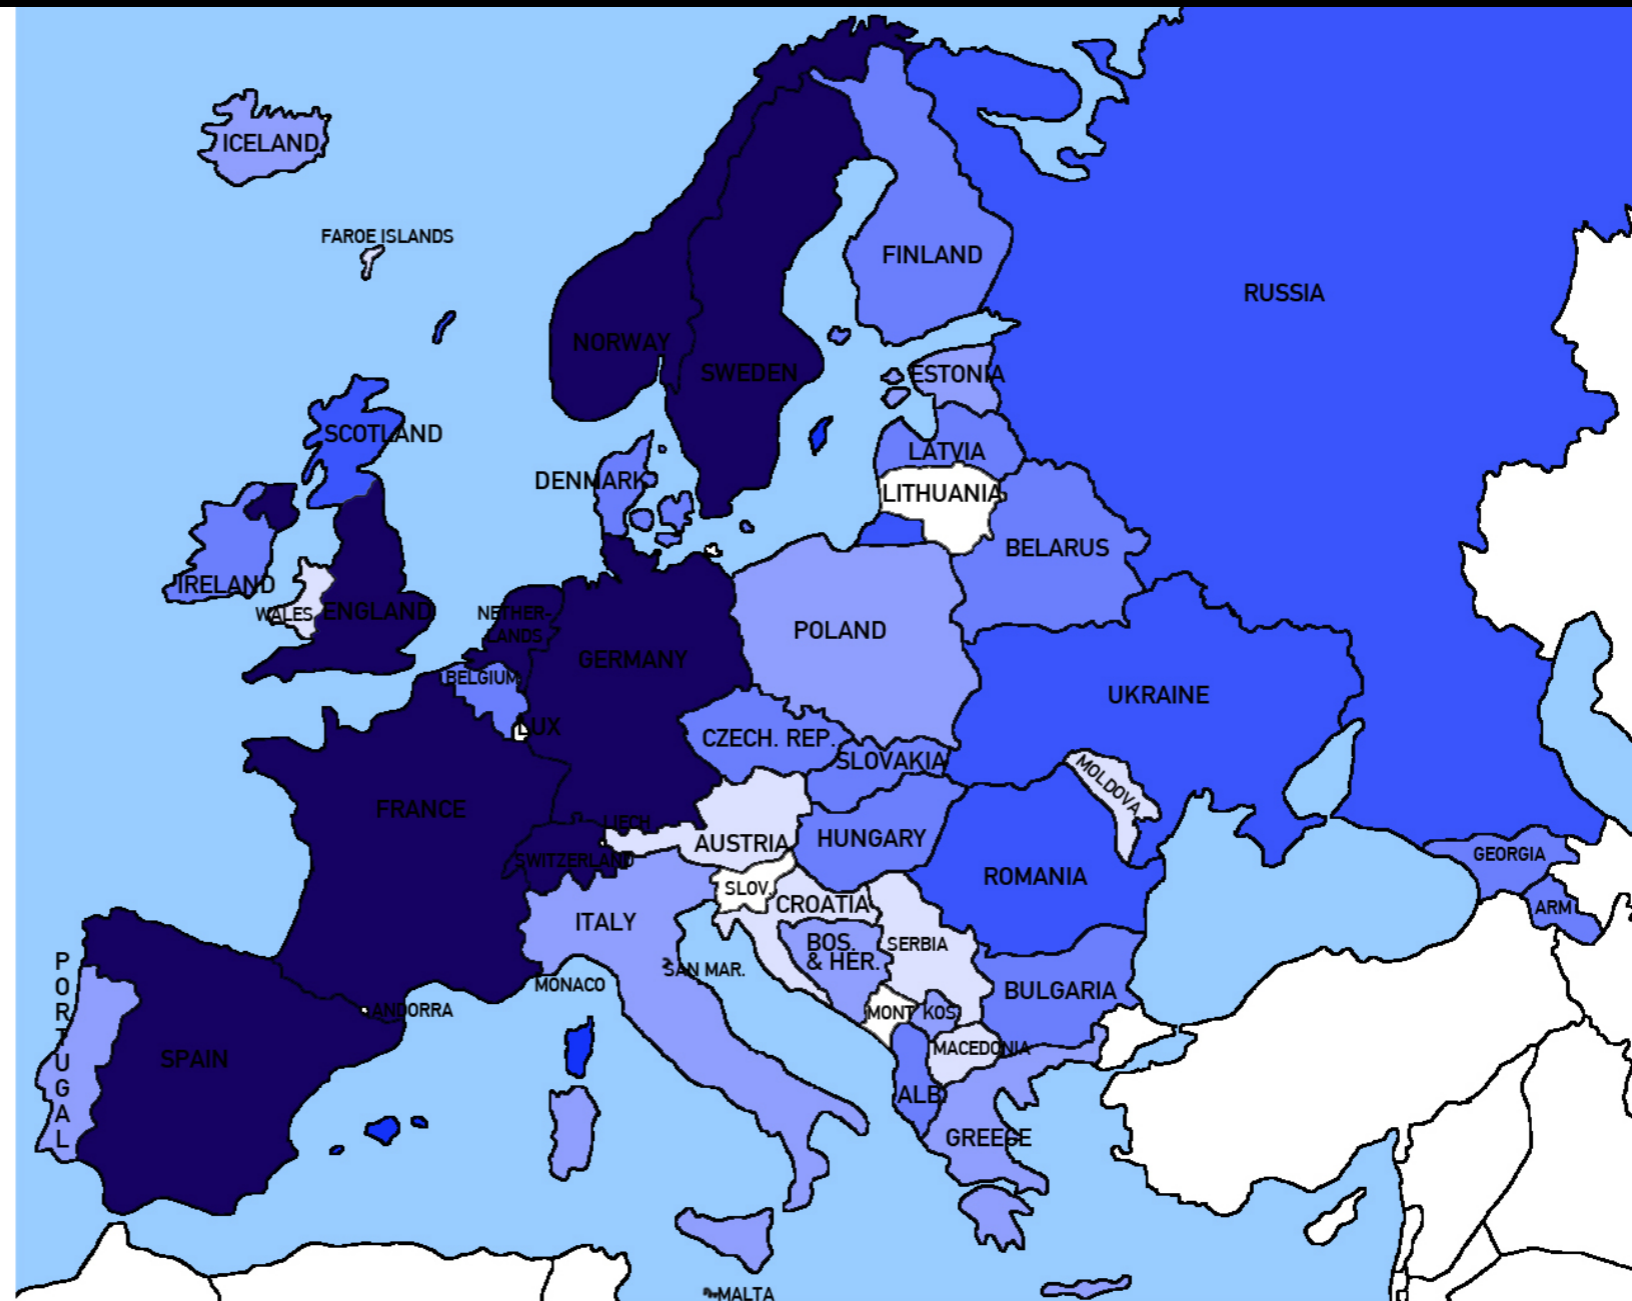

**NUMBER OF YWAM
STAFF IN A COUNTRY**

100-400	NORWAY, SWEDEN, ENGLAND, FRANCE, GERMANY, NETHERLANDS, SPAIN, SWITZERLAND,
50-100	SCOTLAND, ROMANIA, RUSSIA, UKRAINE
10-50	FINLAND, DENMARK, LATVIA, BELGIUM, IRELAND, CZECH REP, HUNGARY, SLOVAKIA, BULGARIA, ALBANIA, SIBERIA, ARMENIA, GEORGIA, BELARUS
5-10	ISLAND, ESTONIA, ITALY, PORTUGAL, POLAND, GREECE, KOSOVO, BOSNIA HERZEGOVINA,
1-5	FAROE ISLANDS, AUSTRIA, WALES, MACEDONIA, CROATIA, SERBIA, MOLDOVA
0	LITHUANIA, LUXEMBOURG, LICHTENSTEIN, MALTA, ANDORRA, MONACO, SAN MARINO, MONTENEGRO, SLOVENIA