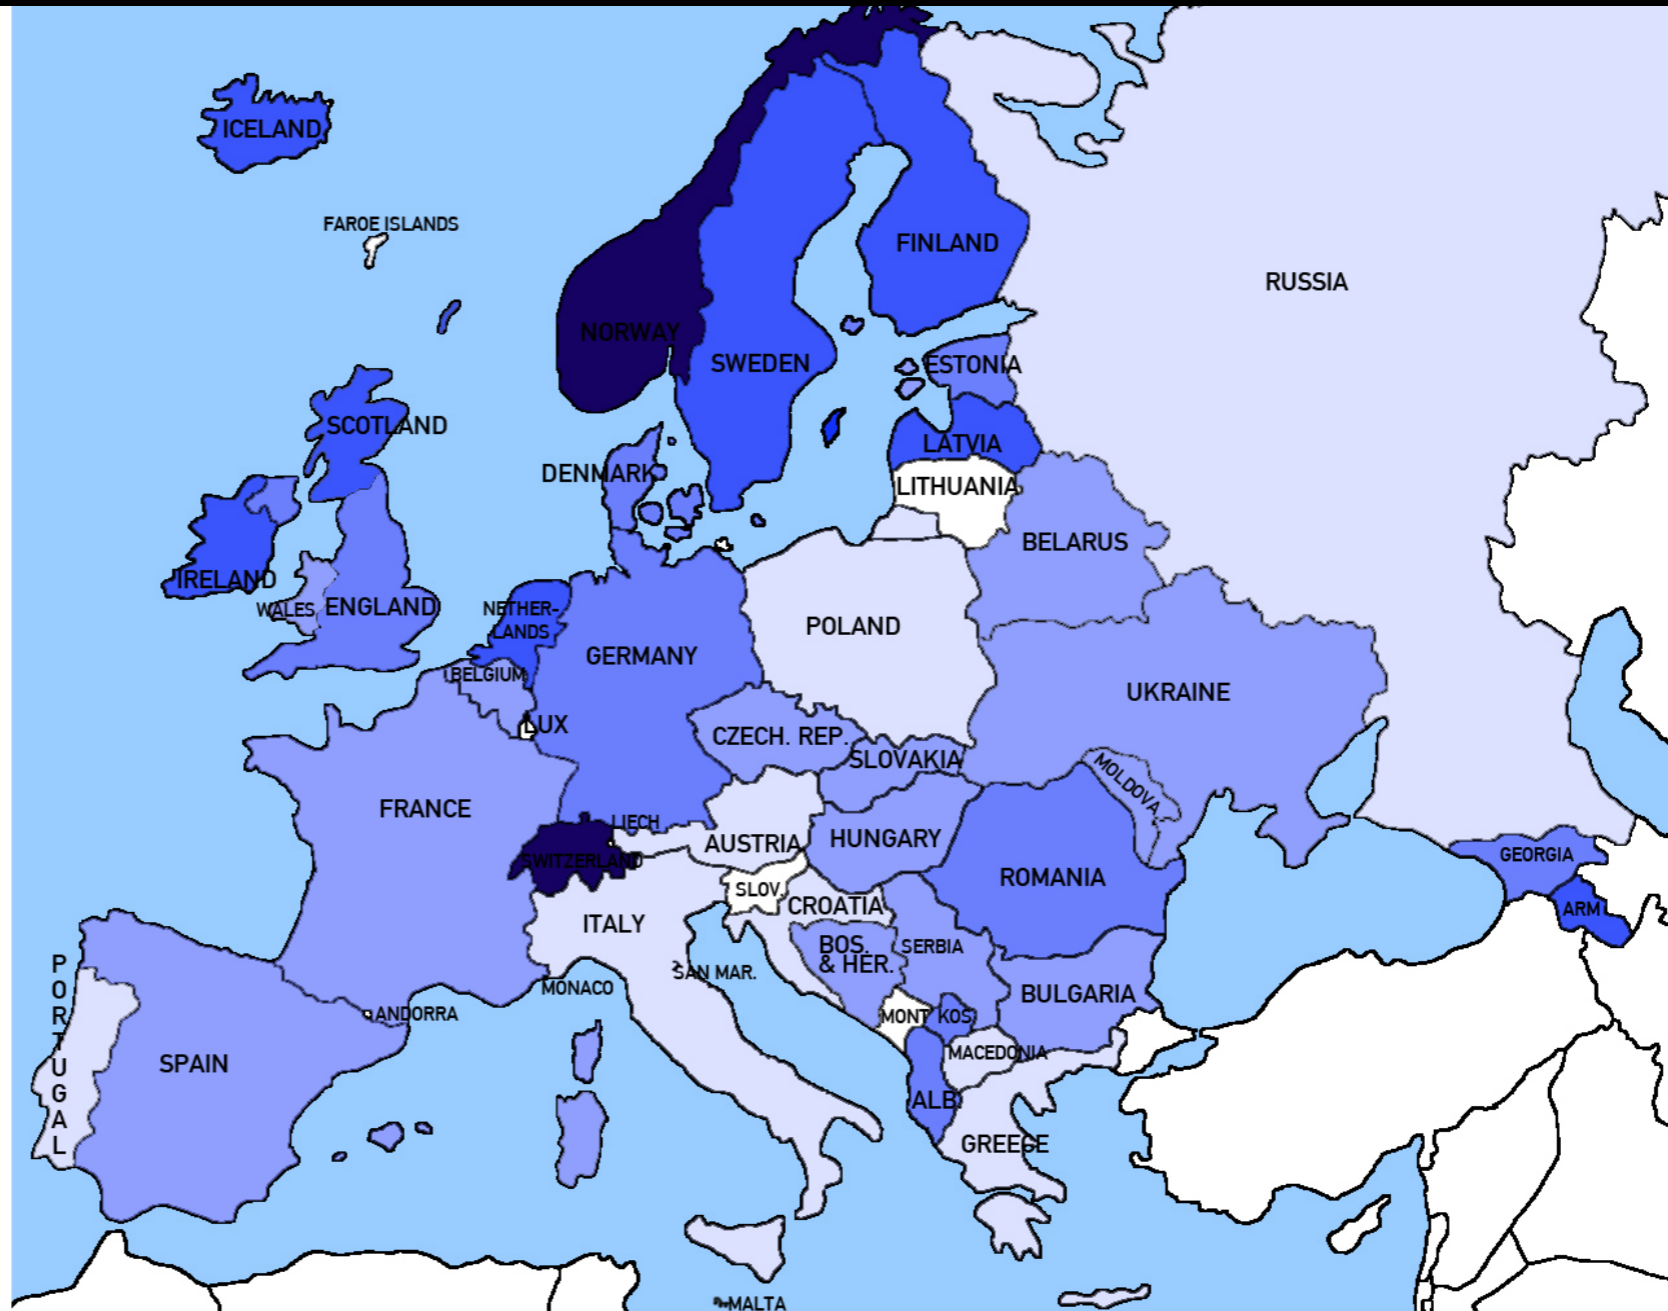

RATIO OF YWAM STAFF FOR POPULATION

1 PER:

<50 000	NORWAY, SWITZERLAND
50 000-100 000	SWEDEN, LATVIA, FINLAND, NETHERLANDS, ICELAND, IRELAND, ARMENIA
100 000-300 000	DENMARK, ESTONIA, ENGLAND, GERMANY, ROMANIA, ALBANIA, KOSOVO, GEORGIA
300 000-1 000 000	FRANCE, BELGIUM, SPAIN, CZECH REP, HUNGARY, SLOVAKIA, BULGARIA, SERBIA
>1 000 000	ITALY, POLAND, GREECE, CROATIA, MACEDONIA, AUSTRIA