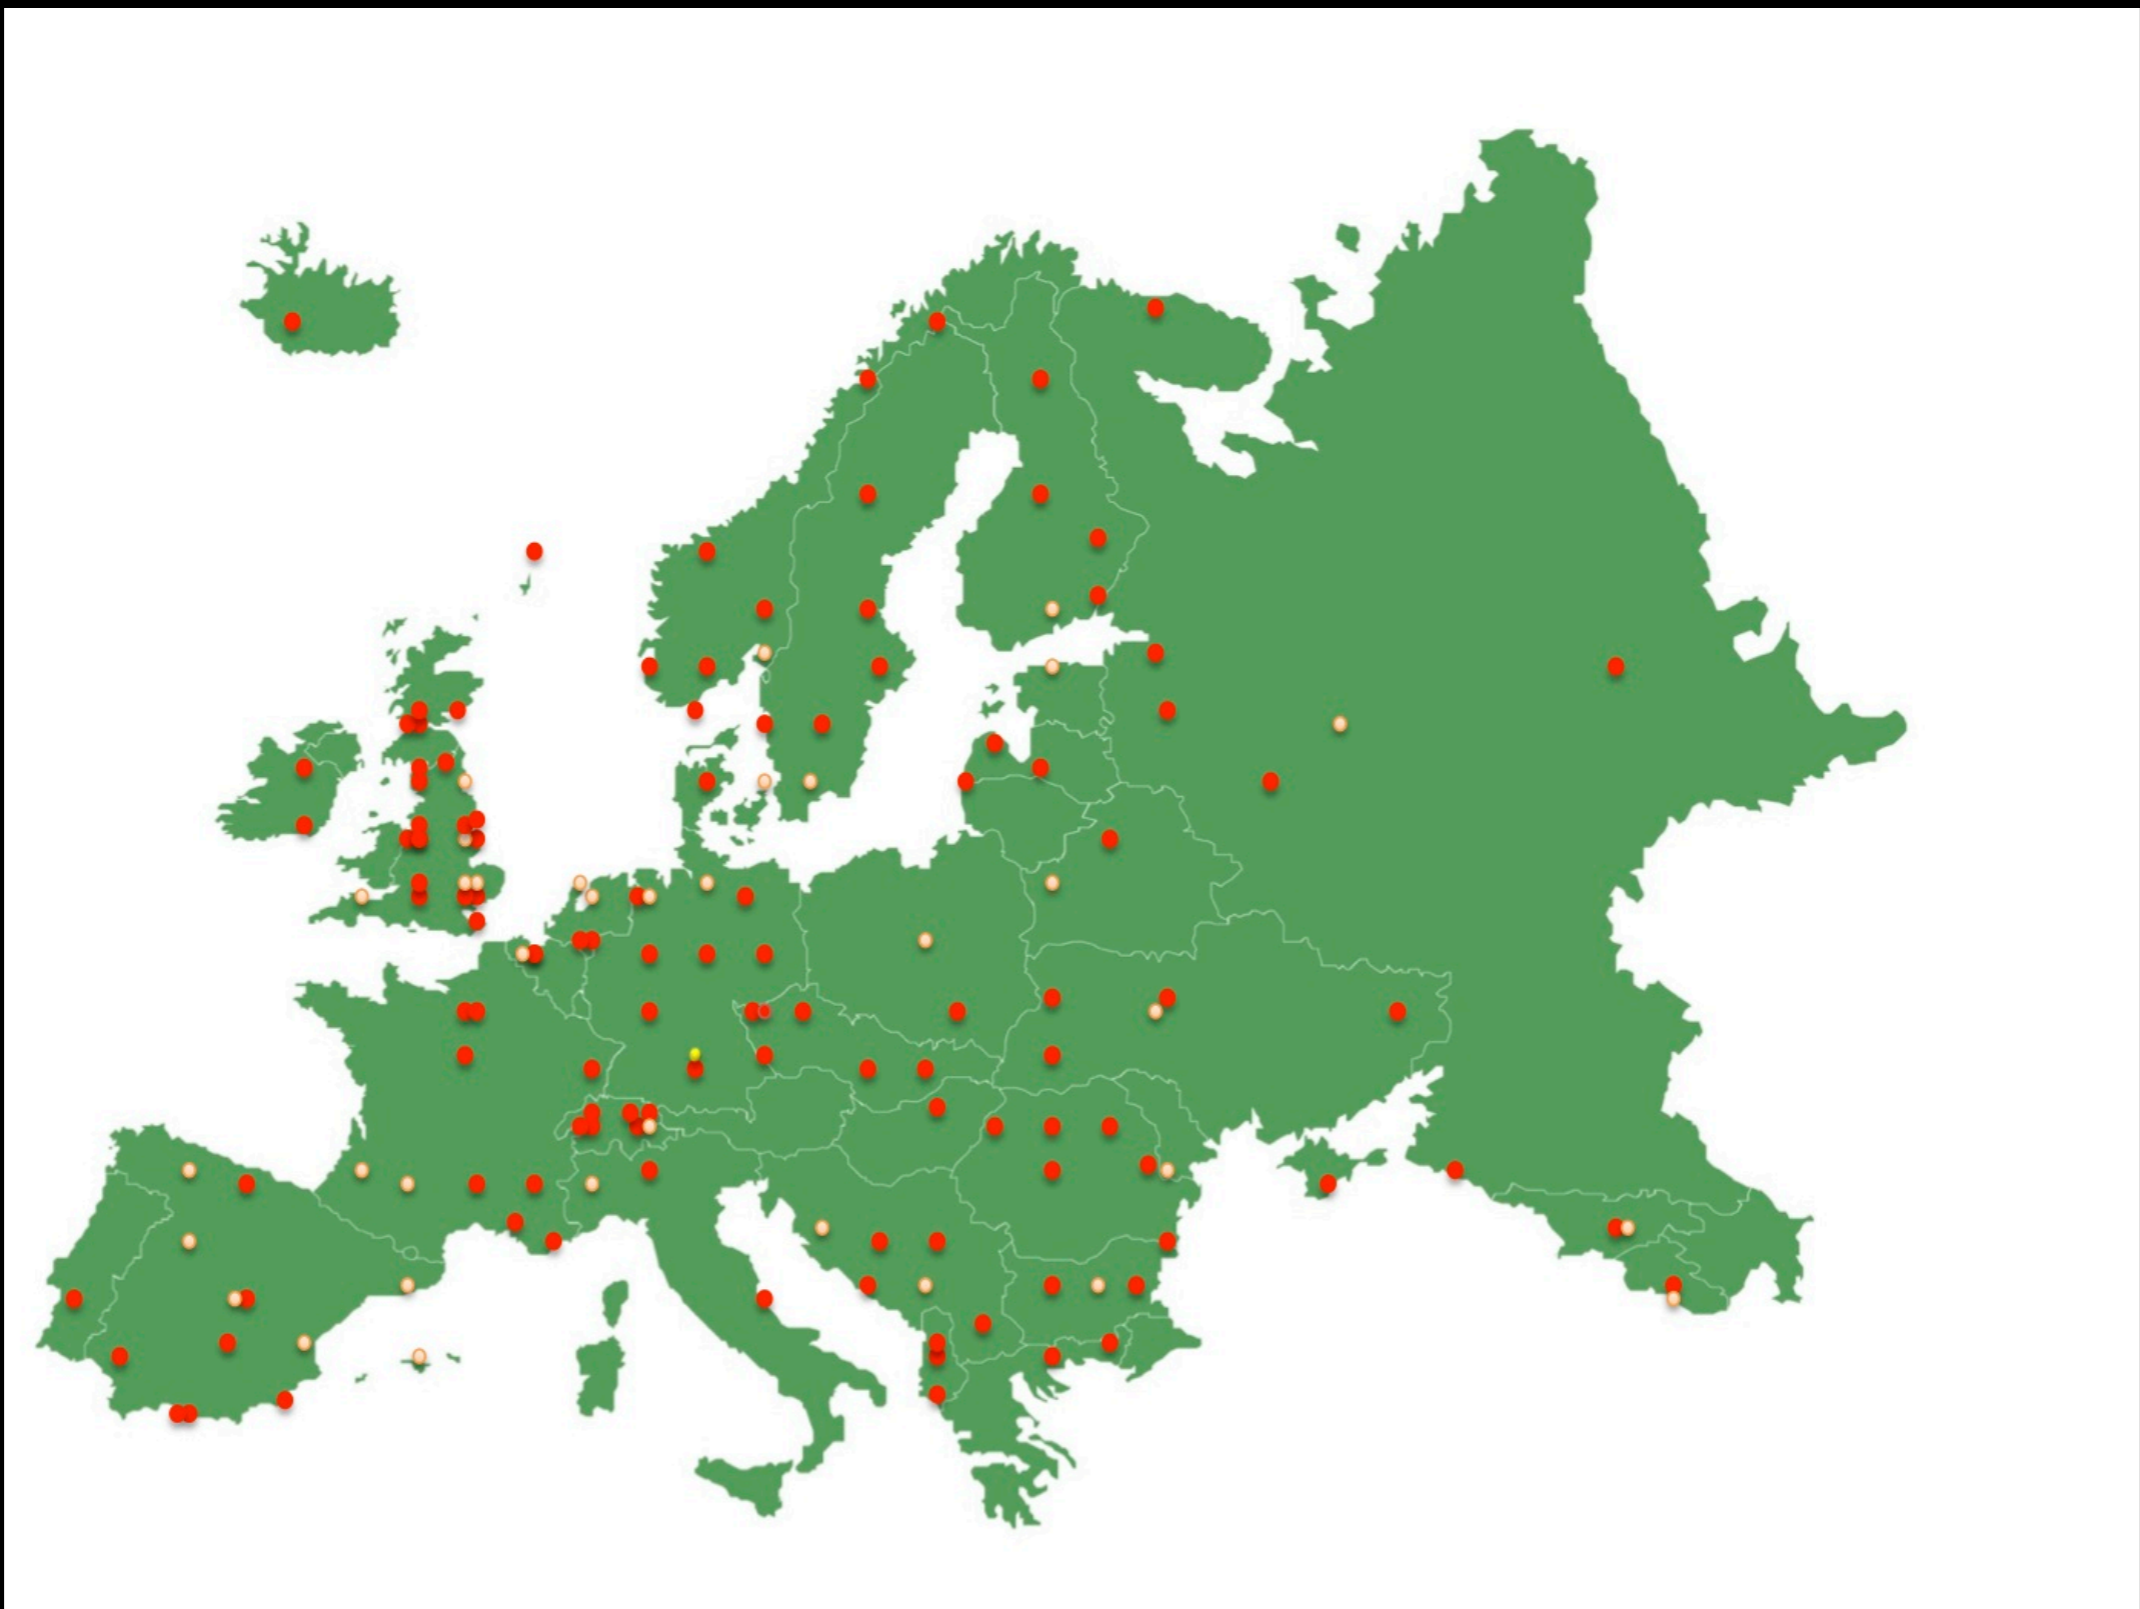

"Feet In" Locations in Europe 2010-2013